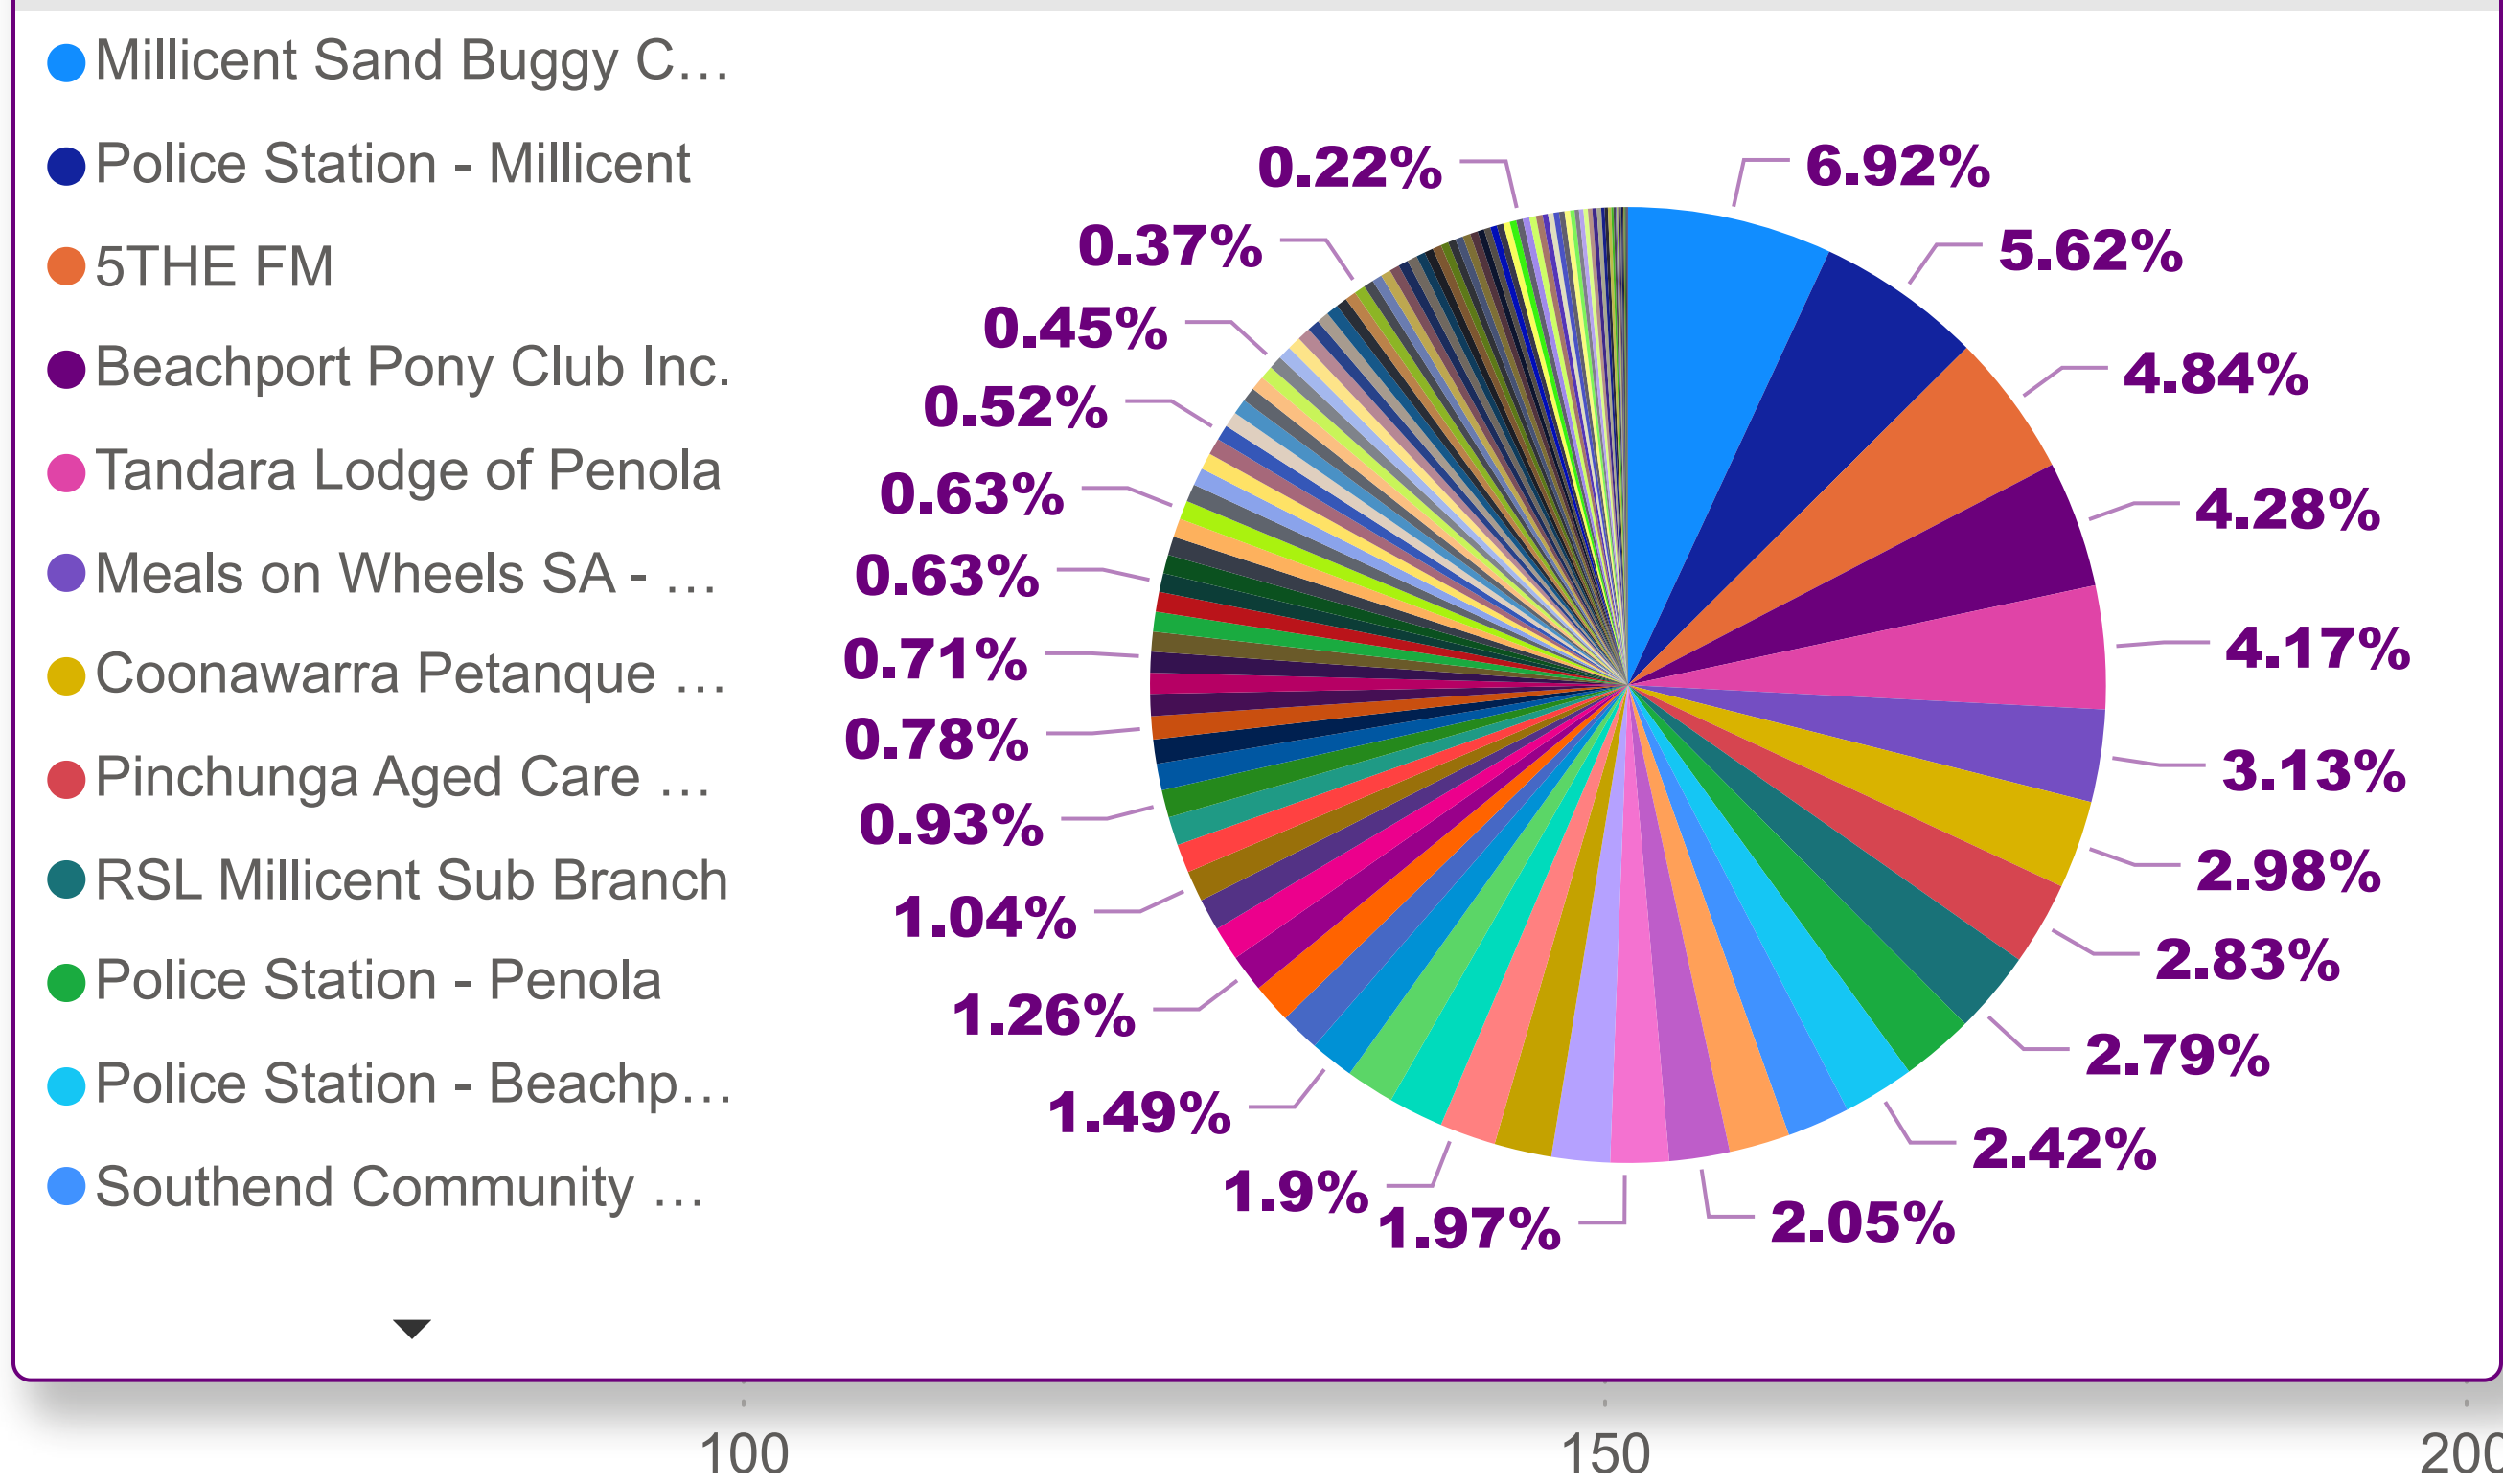

Wattle Range Council - Sessions by Organisation (FY 2022-2023)

% Sessions by Primary Category

FY 2022-2023

Primary Category, Organisation

- ▶ Accommodation
- ▶ Communication & Information Services
- ▶ Community Organisation & Development
- ▶ Education
- ▶ Employment
- ▶ Environment & Heritage
- ▶ Finance, Income, Business
- ▶ Government
- ▶ Health & Disability
- ▶ Law & Justice
- ▶ Material & Practical Needs
- ▶ Personal & Family Support
- ▶ Public Safety
- ▶ Recreation
- ▶ Religions & Philosophies
- ▶ Rural Organisation & Development
- ▶ Service Moved or Closed