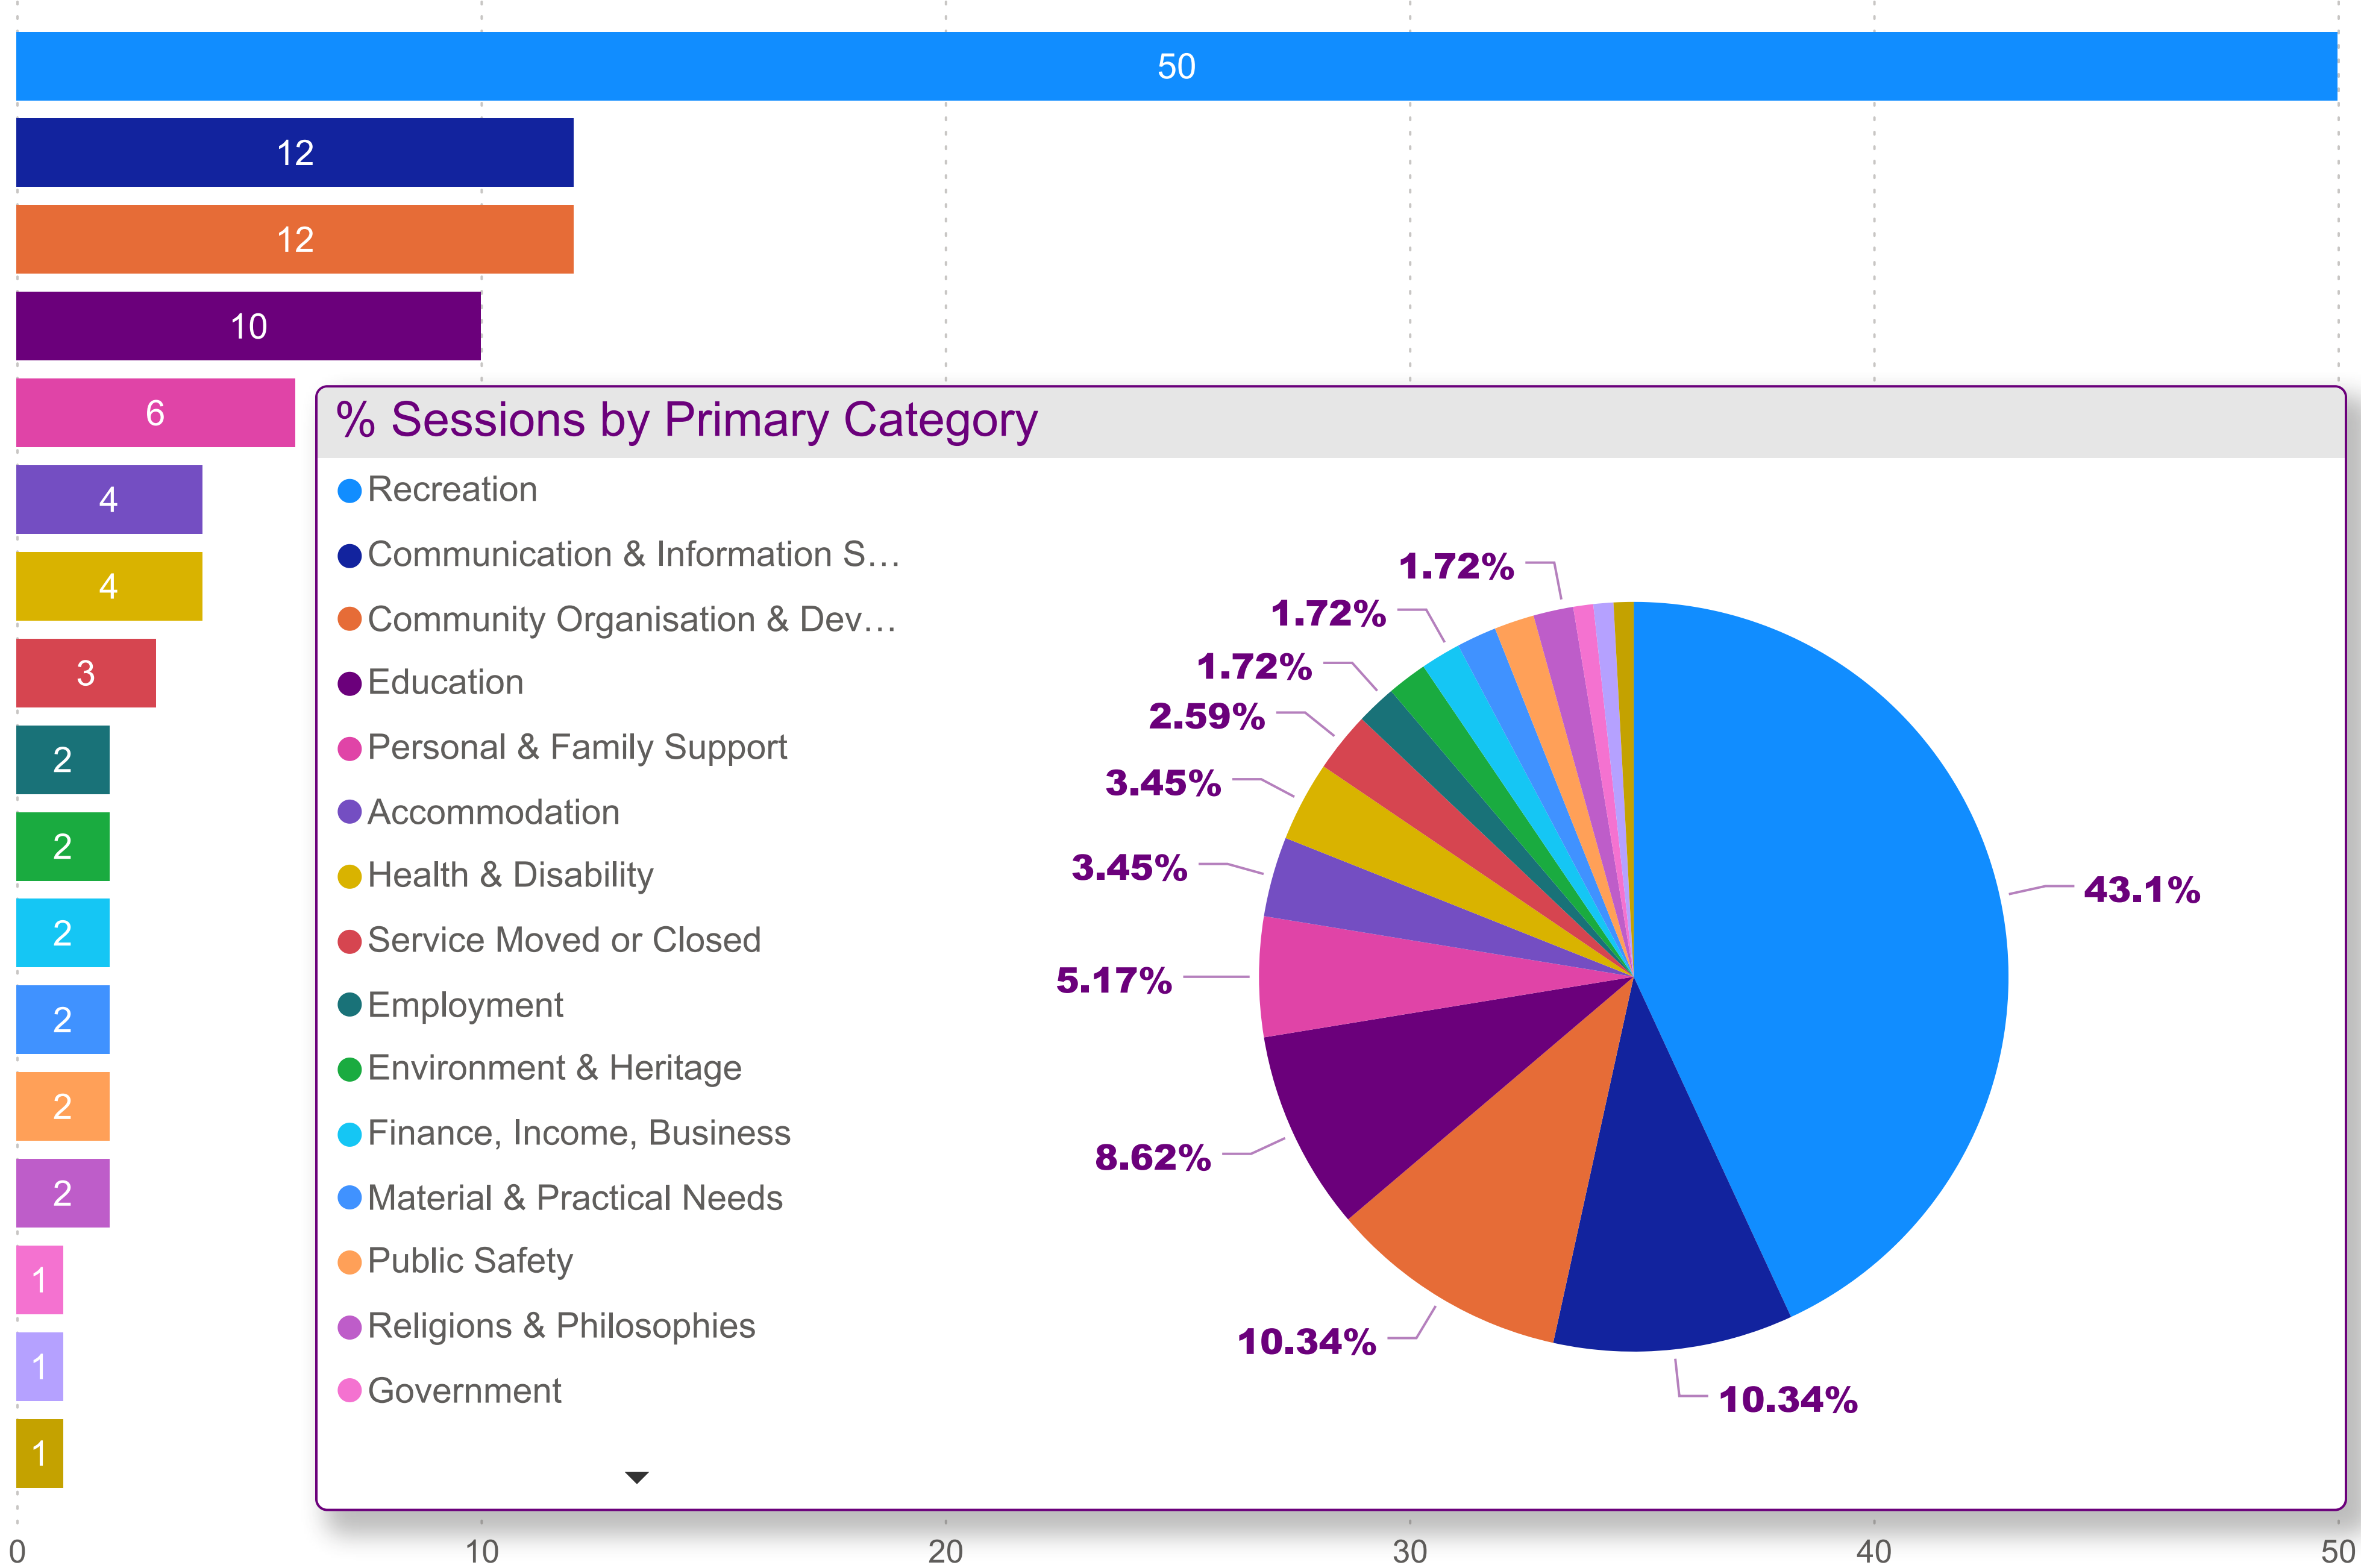

Wattle Range Council - Organisation Count by Primary Category (FY 2022-2023)

Recreation
 Communication & Information Services
 Community Organisation & Development
 Education
 Personal & Family Support
 Accommodation
 Health & Disability
 Service Moved or Closed
 Employment
 Environment & Heritage
 Finance, Income, Business
 Material & Practical Needs
 Public Safety
 Religions & Philosophies
 Government
 Law & Justice
 Rural Organisation & Development

Wattle Range Council - Sessions by Organisation (FY 2022-2023)

% Sessions by Primary Category

FY 2022-2023

Primary Category, Organisation

- ▶ Accommodation
- ▶ Communication & Information Services
- ▶ Community Organisation & Development
- ▶ Education
- ▶ Employment
- ▶ Environment & Heritage
- ▶ Finance, Income, Business
- ▶ Government
- ▶ Health & Disability
- ▶ Law & Justice
- ▶ Material & Practical Needs
- ▶ Personal & Family Support
- ▶ Public Safety
- ▶ Recreation
- ▶ Religions & Philosophies
- ▶ Rural Organisation & Development
- ▶ Service Moved or Closed