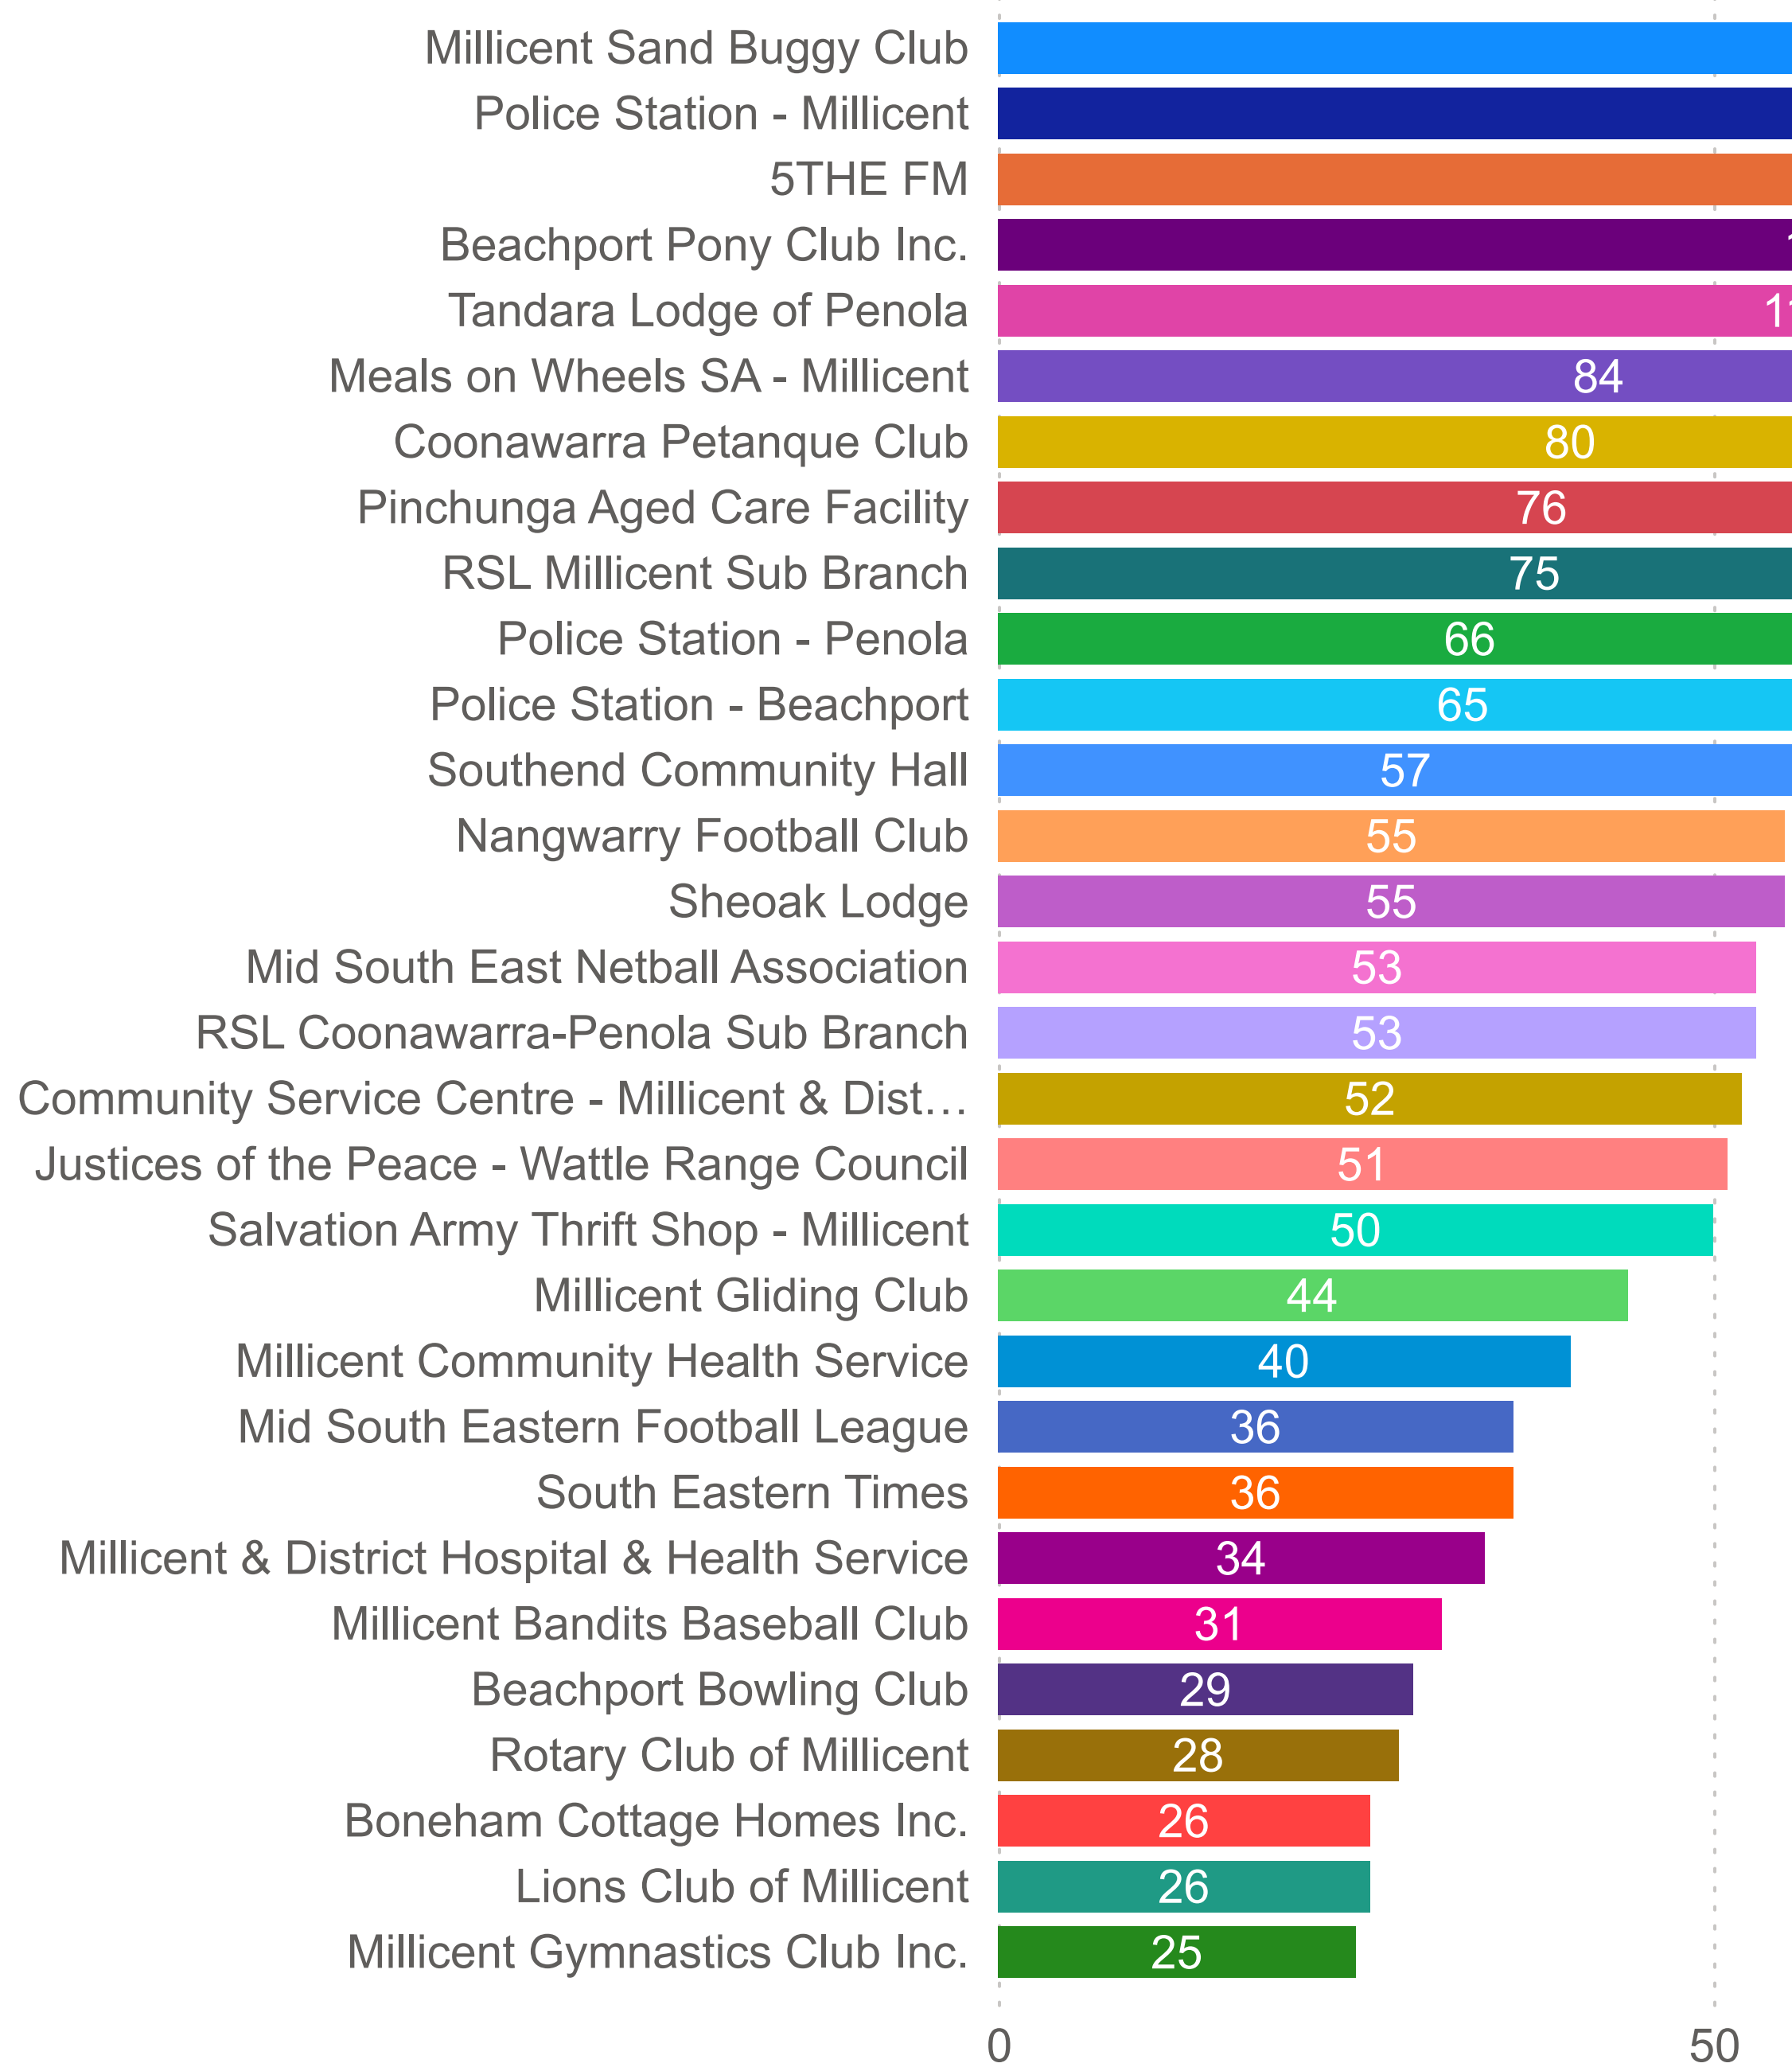

Wattle Range Council - Organisation Count by Primary Category (FY 2022-2023)

Recreation
 Communication & Information Services
 Community Organisation & Development
 Education
 Personal & Family Support
 Accommodation
 Health & Disability
 Service Moved or Closed
 Employment
 Environment & Heritage
 Finance, Income, Business
 Material & Practical Needs
 Public Safety
 Religions & Philosophies
 Government
 Law & Justice
 Rural Organisation & Development

Wattle Range Council - Sessions by Organisation (FY 2022-2023)

% Sessions by Primary Category

FY 2022-2023

Primary Category, Organisation

- ▶ Accommodation
- ▶ Communication & Information Services
- ▶ Community Organisation & Development
- ▶ Education
- ▶ Employment
- ▶ Environment & Heritage
- ▶ Finance, Income, Business
- ▶ Government
- ▶ Health & Disability
- ▶ Law & Justice
- ▶ Material & Practical Needs
- ▶ Personal & Family Support
- ▶ Public Safety
- ▶ Recreation
- ▶ Religions & Philosophies
- ▶ Rural Organisation & Development
- ▶ Service Moved or Closed

Organisation	Sum of Sessions
5THE FM	130
Beachport Bowling Club	29
Beachport Golf Club	6
Beachport LPO	1
Beachport Pony Club Inc.	115
Beachport Primary School	6
Beachport Surf Life Saving Club	4
Beachport Visitor Information Centre	12
Bedford Group Millicent (CLOSED January 2023)	18
Boneham Cottage Homes Inc.	26
Community Service Centre - Millicent & Districts	52
Coonawarra Petanque Club	80
Coonawarra Tennis Club	1
Driver Reviver SA - Millicent	1
Furner Beachport Cricket Club	6
Girl Guides SA - Millicent	10
Gladys Smith Early Learning Centre	7
Glencoe Cricket Club	2
Glencoe Social Trail Riding Club	7
Hatherleigh Sport & Recreation Centre	11
Total	2688