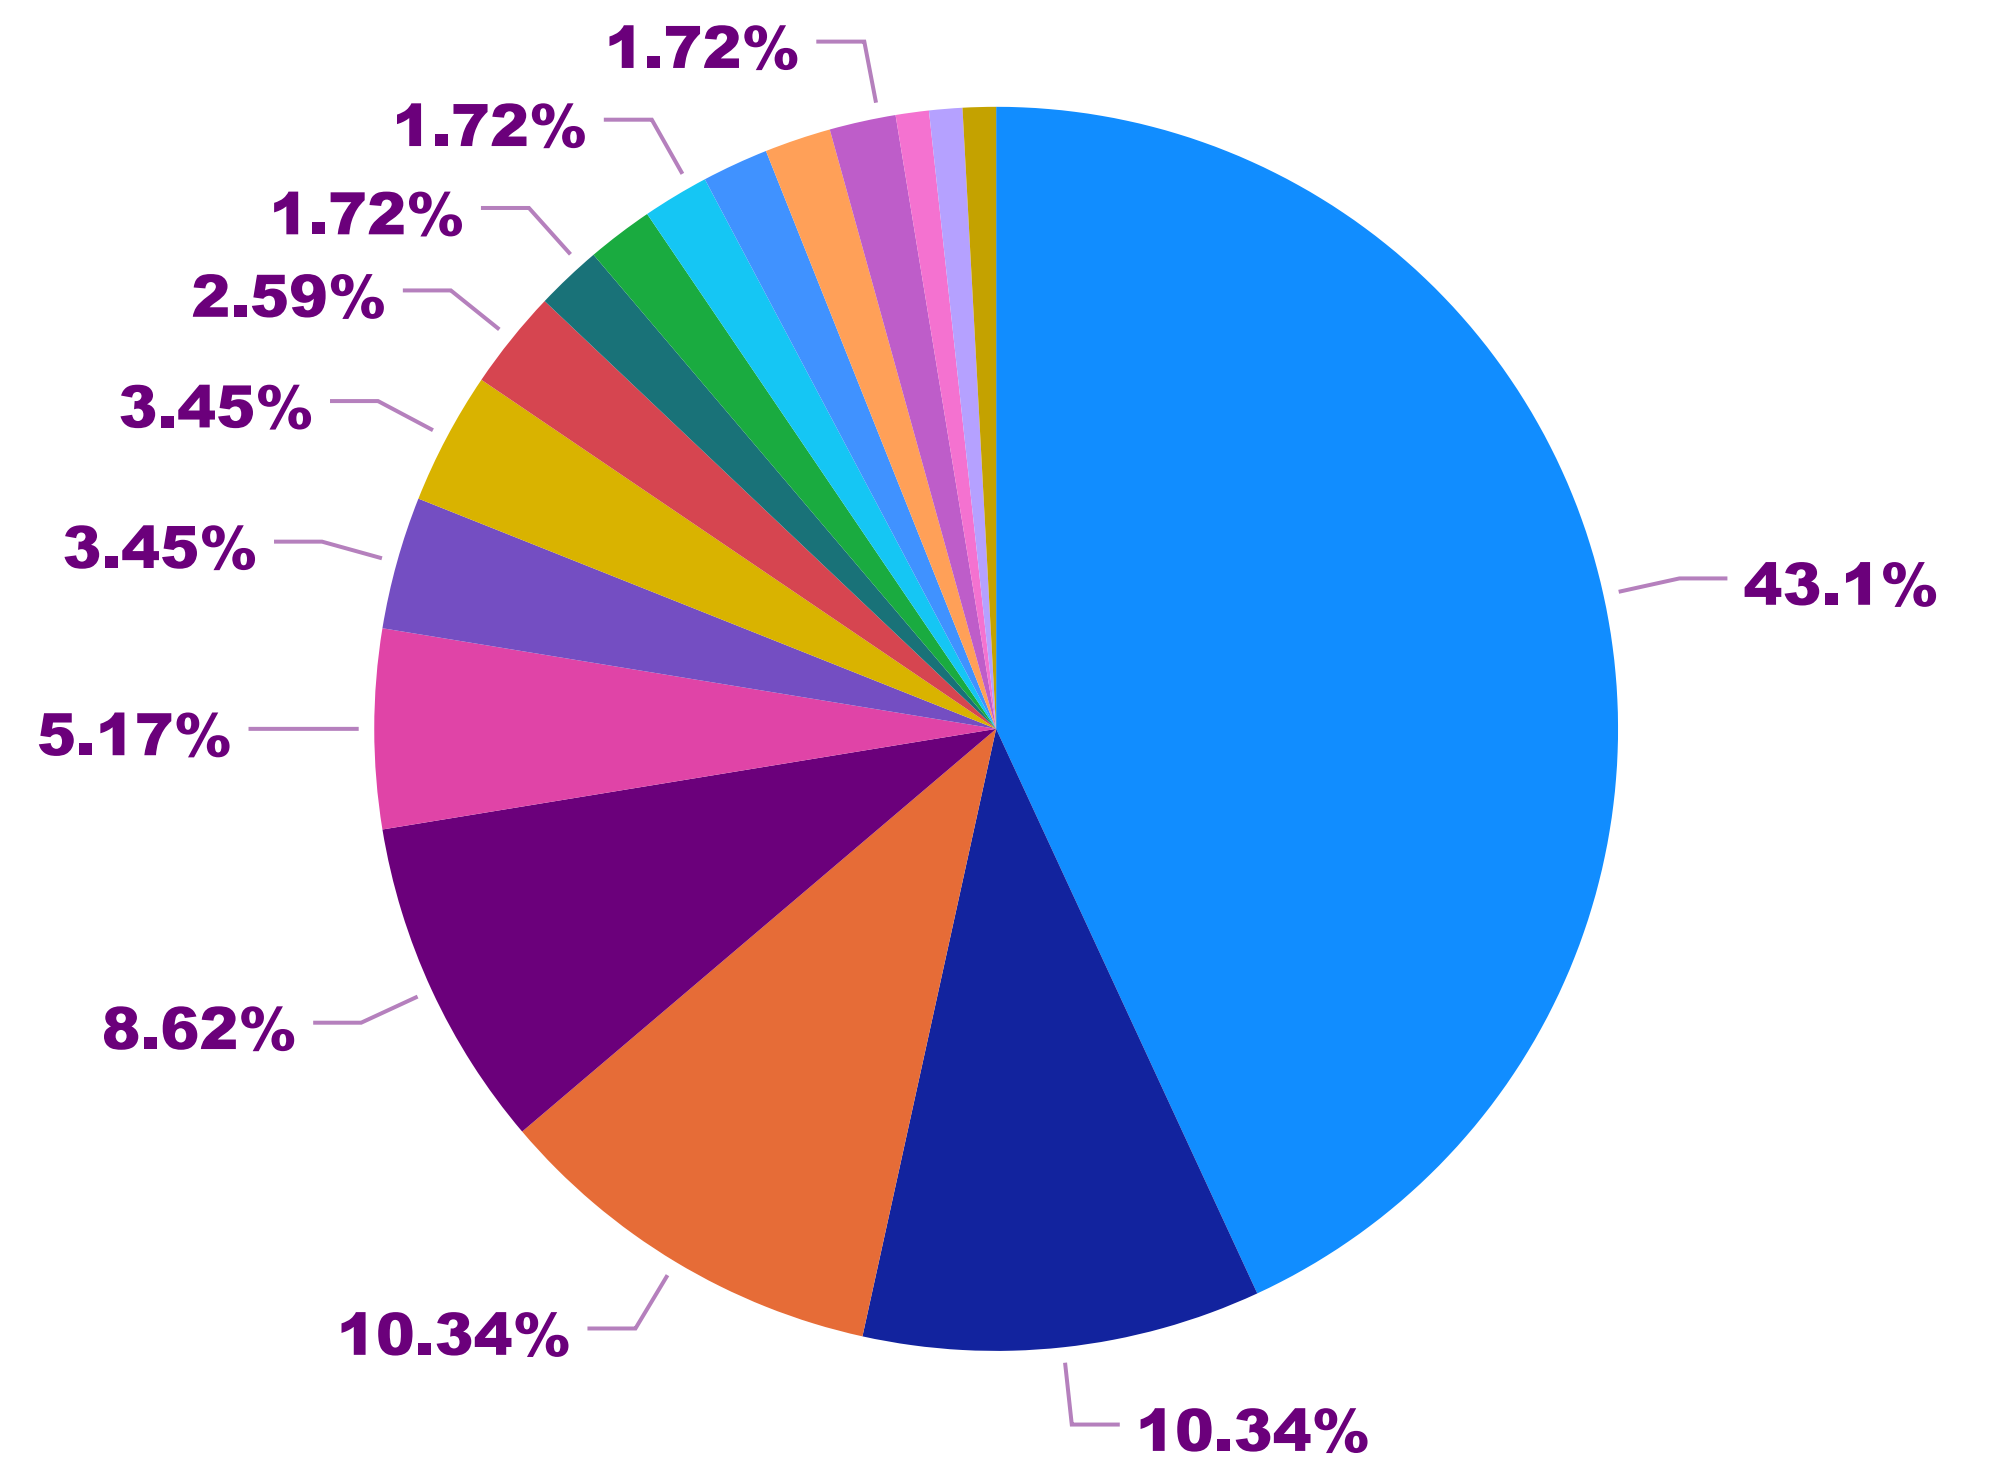

Wattle Range Council - Organisation Count by Primary Category (FY 2022-2023)

Recreation
Communication & Information Services
Community Organisation & Development
Education
Personal & Family Support
Accommodation
Health & Disability
Service Moved or Closed
Employment
Environment & Heritage
Finance, Income, Business
Material & Practical Needs
Public Safety
Religions & Philosophies
Government
Law & Justice
Rural Organisation & Development

% Sessions by Primary Category

- Recreation
- Communication & Information S...
- Community Organisation & Dev...
- Education
- Personal & Family Support
- Accommodation
- Health & Disability
- Service Moved or Closed
- Employment
- Environment & Heritage
- Finance, Income, Business
- Material & Practical Needs
- Public Safety
- Religions & Philosophies
- Government